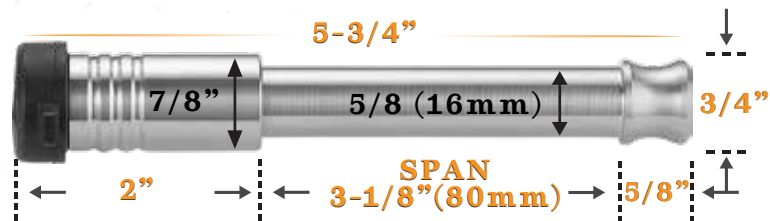

61071 | SINGLE PACK

61571 | TWO PACK

61671 | THREE PACK

INFINITERULE LOCKS FOR 2" AND 2.5" RECEIVERS - CLASS III, CLASS IV & CLASS V

**Fits 2.0" Receiver*
**Fits 2.5" Receiver*

61072 | SINGLE PACK

61572 | TWO PACK

61672 | THREE PACK

INFINITERULE LOCKS FOR 3" RECEIVERS

**Fits 3.0" Receiver*

61073 | SINGLE PACK

61573 | TWO PACK

61673 | THREE PACK