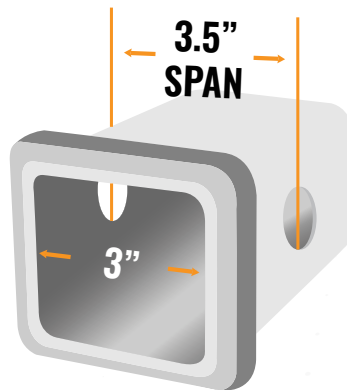

61071 | SINGLE PACK

61571 | TWO PACK

61671 | THREE PACK

INFINITERULE LOCKS FOR 2" AND 2.5" RECEIVERS - CLASS III, CLASS IV & CLASS V

**Fits 2.0" Receiver*
**Fits 2.5" Receiver*

61072 | SINGLE PACK

61572 | TWO PACK

61672 | THREE PACK

INFINITERULE LOCKS FOR 3" RECEIVERS

**Fits 3.0" Receiver*

61073 | SINGLE PACK

61573 | TWO PACK

61673 | THREE PACK