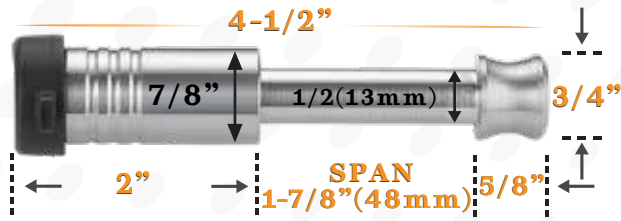

HITCH, RECEIVER, & TRAILER LOCKS

INFINITERULE LOCKS FOR 1.25" RECEIVER - CLASS I & II

Fits 1.25" Receiver

61101 | SINGLE PACK

61450 | TWO PACK

INFINITERULE LOCKS FOR 2" RECEIVERS - CLASS III & IV

**Fits 2.0" Receiver*
**DOES NOT FIT 2015+ Toyota 2.0" Receiver*

61071 | SINGLE PACK

61571 | TWO PACK

61671 | THREE PACK

INFINITERULE LOCKS FOR 2" AND 2.5" RECEIVERS - CLASS III, CLASS IV & CLASS V

**Fits 2.0" Receiver*
**Fits 2.5" Receiver*

61072 | SINGLE PACK

61572 | TWO PACK

61672 | THREE PACK

INFINITERULE LOCKS FOR 3" RECEIVERS

**Fits 3.0" Receiver*

61073 | SINGLE PACK

61573 | TWO PACK

61673 | THREE PACK