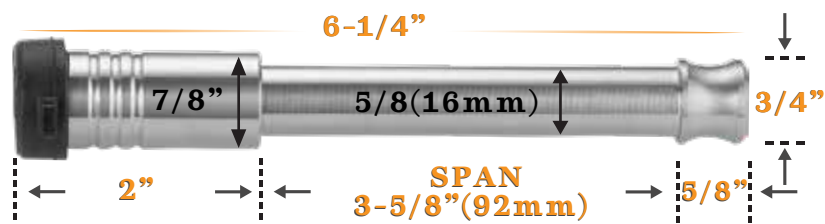

61071 | SINGLE PACK

61571 | TWO PACK

61671 | THREE PACK

INFINITERULE LOCKS FOR 2" AND 2.5" RECEIVERS - CLASS III, CLASS IV & CLASS V

**Fits 2.0" Receiver*
**Fits 2.5" Receiver*

61072 | SINGLE PACK

61572 | TWO PACK

61672 | THREE PACK

INFINITERULE LOCKS FOR 3" RECEIVERS

**Fits 3.0" Receiver*

61073 | SINGLE PACK

61573 | TWO PACK

61673 | THREE PACK