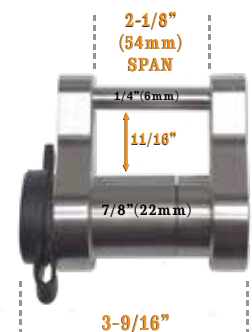

- 61157 | SINGLE PACK

MADE IN USA