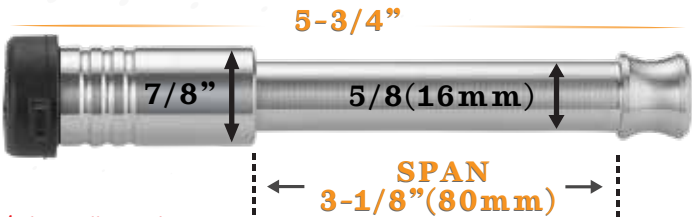

HITCH, RECEIVER, & TRAILER LOCKS

GEN-Y HITCH 32K LB MEGA DUTY TOWING SERIES

-  61080 | SINGLE PACK
-  61580 | TWO PACK
-  61680 | THREE PACK
-  61654 | THREE PACK MIXED 2.5 REC.
-  61655 | THREE PACK MIXED 3.0 REC.

GEN-Y HITCH 21K LB MEGA DUTY TOWING SERIES

-  61133 | SINGLE PACK
-  61476 | TWO PACK
-  61651 | THREE PACK MIXED 2.5 REC.
-  61667 | THREE PACK MIXED 3.0 REC.

*Fits 3.0" Receiver

GEN-Y HITCH 10K LB & 16K LB MEGA DUTY TOWING SERIES