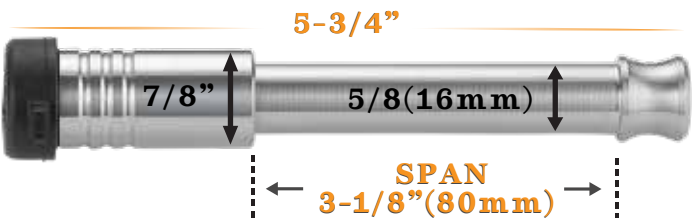

- 61156 | SINGLE PACK
- 61499 | TWO PACK
- 61819 | THREE PACK MIXED 2.5 REC.

*Fits 2.5" Receiver

GEN-Y HITCH 7K PHANTOM-X & 5K PHANTOM TOWING SERIES