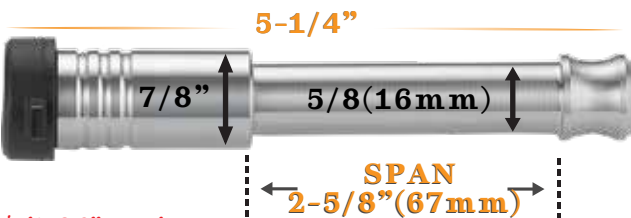

- 61155 | SINGLE PACK
- 61498 | TWO PACK
- 61818 | THREE PACK MIXED 2.0 REC.

*Fits 2.0" Receiver

*DOES NOT FIT 2015+ Toyota 2.0" Receiver

GEN-Y HITCH EXECUTIVE & SPARTAN SNAPLATCH