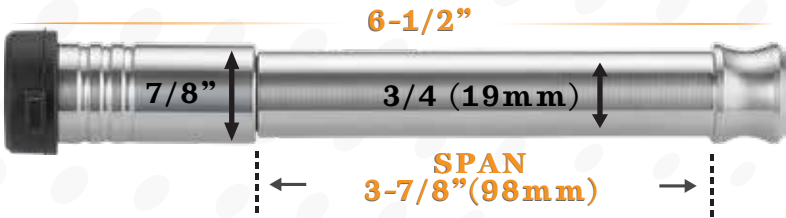

HITCH, RECEIVER, & TRAILER LOCKS

GEN-Y HITCH 32K LB MEGA DUTY TOWING SERIES

-  61080 | SINGLE PACK
-  61580 | TWO PACK
-  61680 | THREE PACK
-  61654 | THREE PACK MIXED 2.5 REC.
-  61655 | THREE PACK MIXED 3.0 REC.

GEN-Y HITCH 21K LB MEGA DUTY TOWING SERIES

-  61133 | SINGLE PACK
-  61476 | TWO PACK
-  61651 | THREE PACK MIXED 2.5 REC.
-  61667 | THREE PACK MIXED 3.0 REC.

*Fits 3.0" Receiver

GEN-Y HITCH 10K LB & 16K LB MEGA DUTY TOWING SERIES