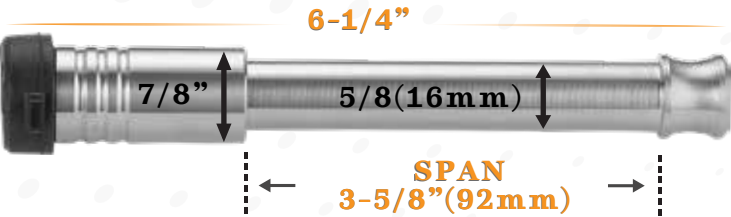

HITCH, RECEIVER, & TRAILER LOCKS

GEN-Y HITCH 32K LB MEGA DUTY TOWING SERIES

-  61080 | SINGLE PACK
-  61580 | TWO PACK
-  61680 | THREE PACK
-  61654 | THREE PACK MIXED 2.5 REC.
-  61655 | THREE PACK MIXED 3.0 REC.

GEN-Y HITCH 21K LB MEGA DUTY TOWING SERIES

-  61133 | SINGLE PACK
-  61476 | TWO PACK
-  61651 | THREE PACK MIXED 2.5 REC.
-  61667 | THREE PACK MIXED 3.0 REC.

*Fits 3.0" Receiver

GEN-Y HITCH 10K LB & 16K LB MEGA DUTY TOWING SERIES