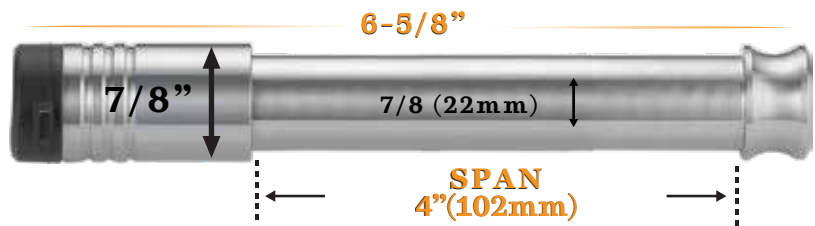

B&W HITCH 2" & 2.5" TOW & STOW 10K & 18K LB

-  61075 | SINGLE PACK
-  61575 | TWO PACK
-  61675 | THREE PACK
-  61653 | THREE PACK MIXED 2.5 REC.
-  61660 | THREE PACK MIXED 3.0 REC.
-  61774 | FOUR PACK MIXED 2.0 REC.
-  61775 | FOUR PACK MIXED 2.5 REC.
-  61776 | FOUR PACK MIXED 3.0 REC.

B&W HITCH 3" TOW & STOW 21K LB

-  61081 | SINGLE PACK
-  61581 | TWO PACK
-  61681 | THREE PACK
-  61781 | FOUR PACK MIXED 3.0 REC.

B&W HITCH 2" & 2.5" CONTINUUM 16K LB

-  61095 | SINGLE PACK
-  61595 | TWO PACK
-  61661 | THREE PACK MIXED 2.5

B&W HITCH 2" & 2.5" TOW & STOW 10K & 18K LB

-  61098 | SINGLE PACK
-  61598 | TWO PACK
-  61698 | THREE PACK